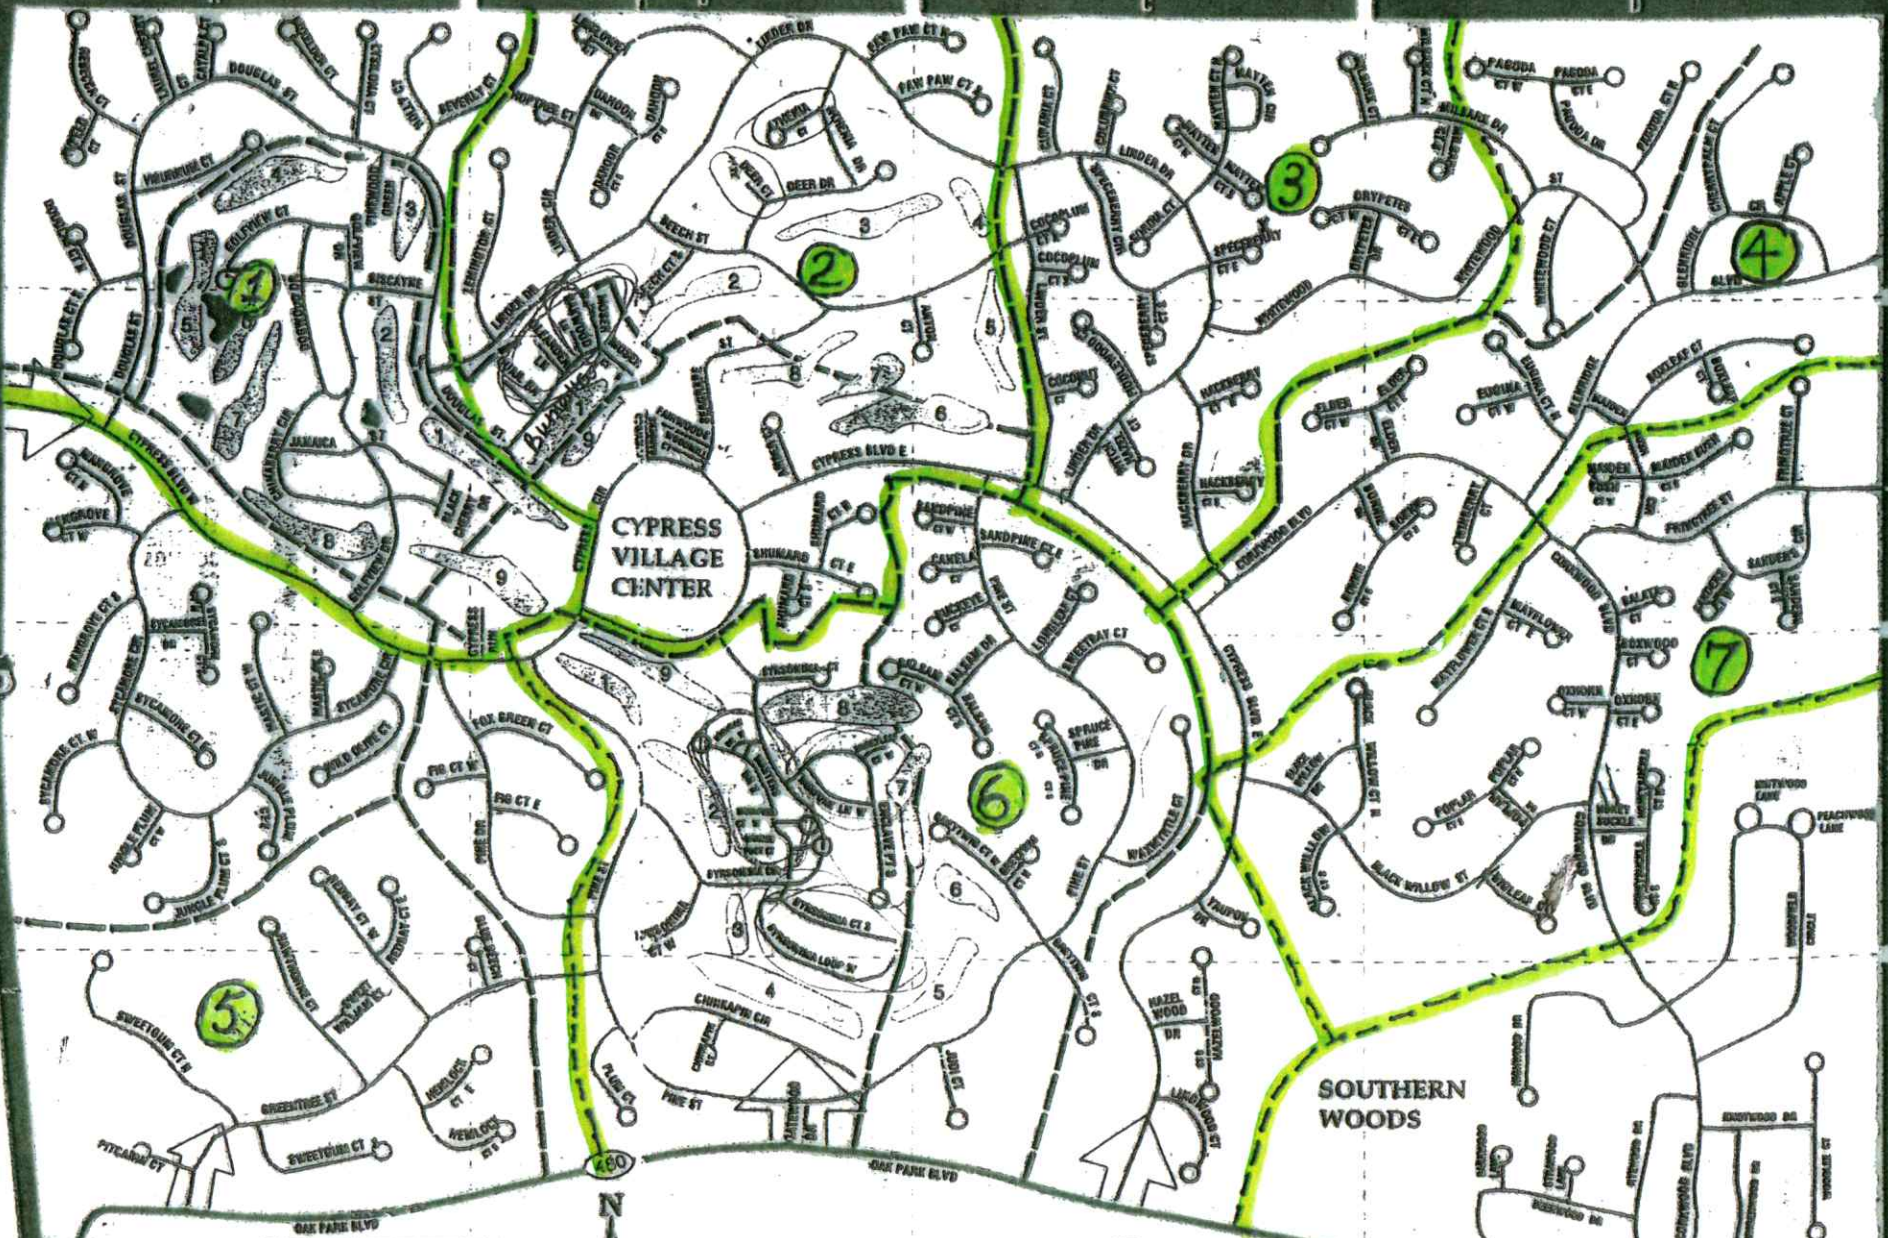

U.S. 19

19

98

3
Indicate Neighborhood
Watch Zones

Sugarmill Woods Cypress Village

SOUTHERN
WOODS

CYPRESS
VILLAGE
CENTER

U.S. 19

19

CYPRESS VILLAGE CENTER

SOUTHERN WOODS

3
Indicate Neighborhood Watch Zones

Sugarmill Woods Cypress Village